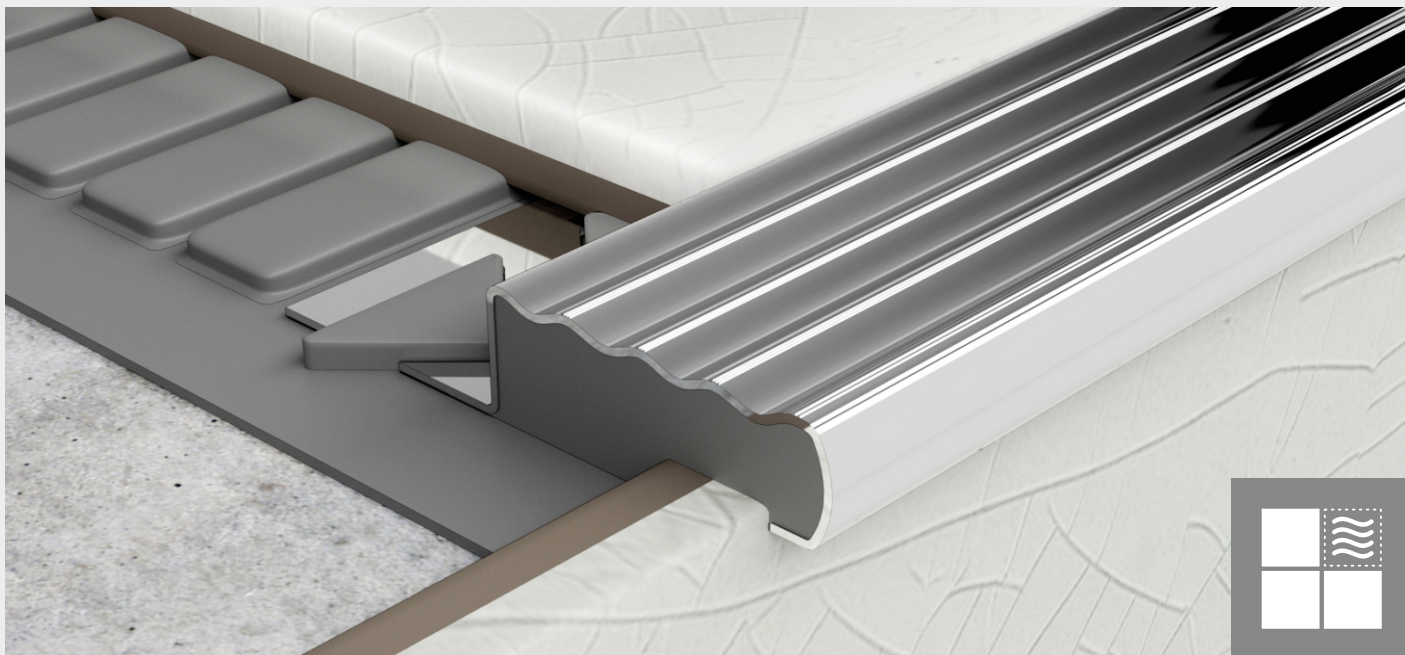

NOX szögletes lépcsőélvédő - rozsdamentes acél

NOX angle stair profile - stainless steel

szálhossz | *length*: 2,50 m

csomagolás | *package*: 1 szál / cs | 1 pcs / package

455052510

x = 11 mm

455072510

x = 13,5 mm