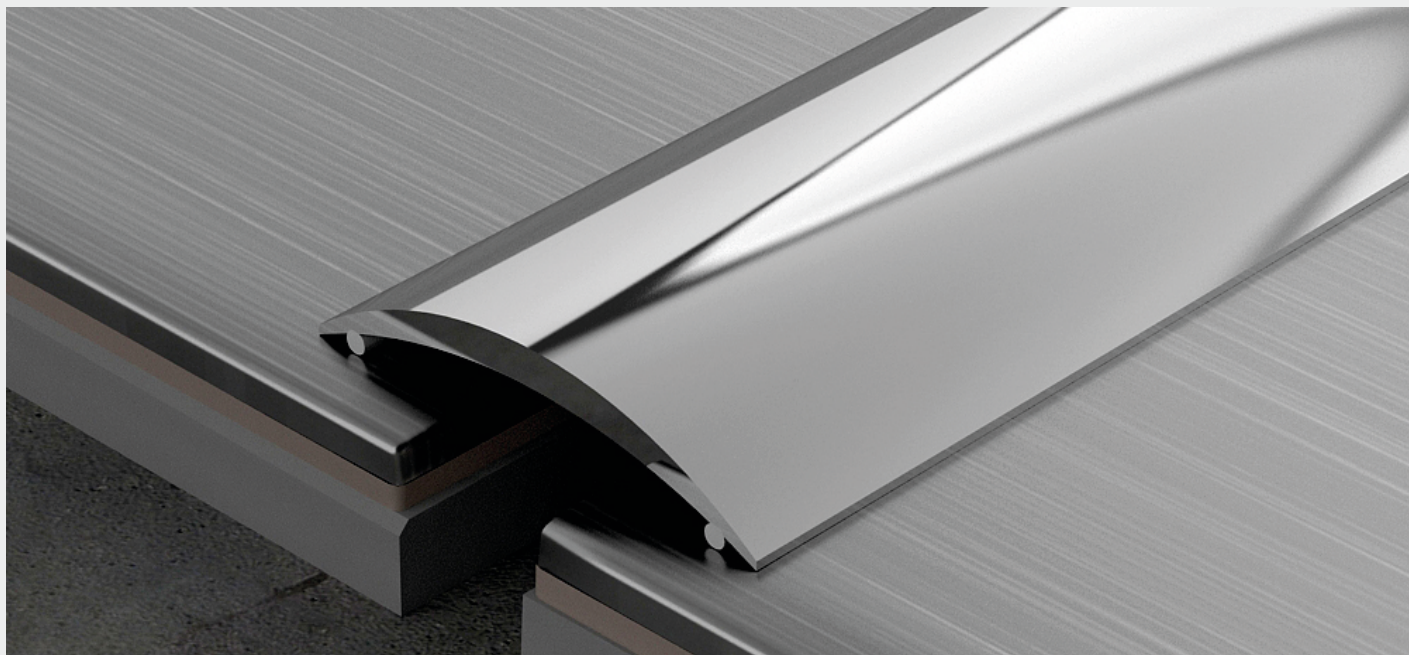

NOX Öntapadós „lencse” burkolatváltó - rozsdamentes acél

NOX Self-adhesive cover strip profile - stainless steel

szálhossz | *length*: 2,50 m

csomagolás | *package*: 1 szál / cs | 1 pcs / package

454332710

x = 30 mm

454332713

x = 30 mm

szín | *colour*:
szálcsiszolt | *brushed*

454342710

x = 40 mm

szín | *colour*:
szálcsiszolt | *brushed*