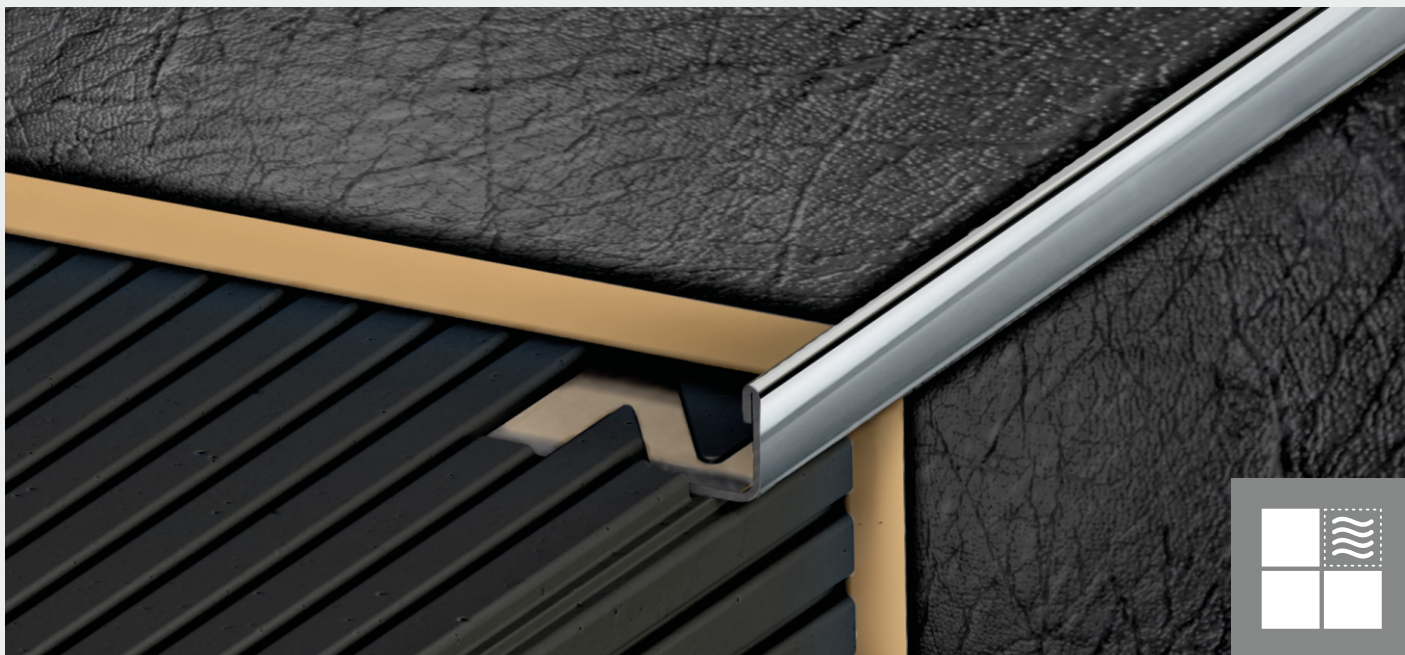

NOX Szögletes élvédő - rozsdamentes acél

NOX Right angle profile - stainless steel

szálhossz | *length*: 2,50 m

csomagolás | *package*: 1 szál / cs | 1 pcs / package

falvastagság | *material thickness*: 0,8 mm

455602510

x = 3 mm

455632510

x = 6 mm

455652510

x = 8 mm

455672510

x = 10 mm

455692510

x = 12,5 mm