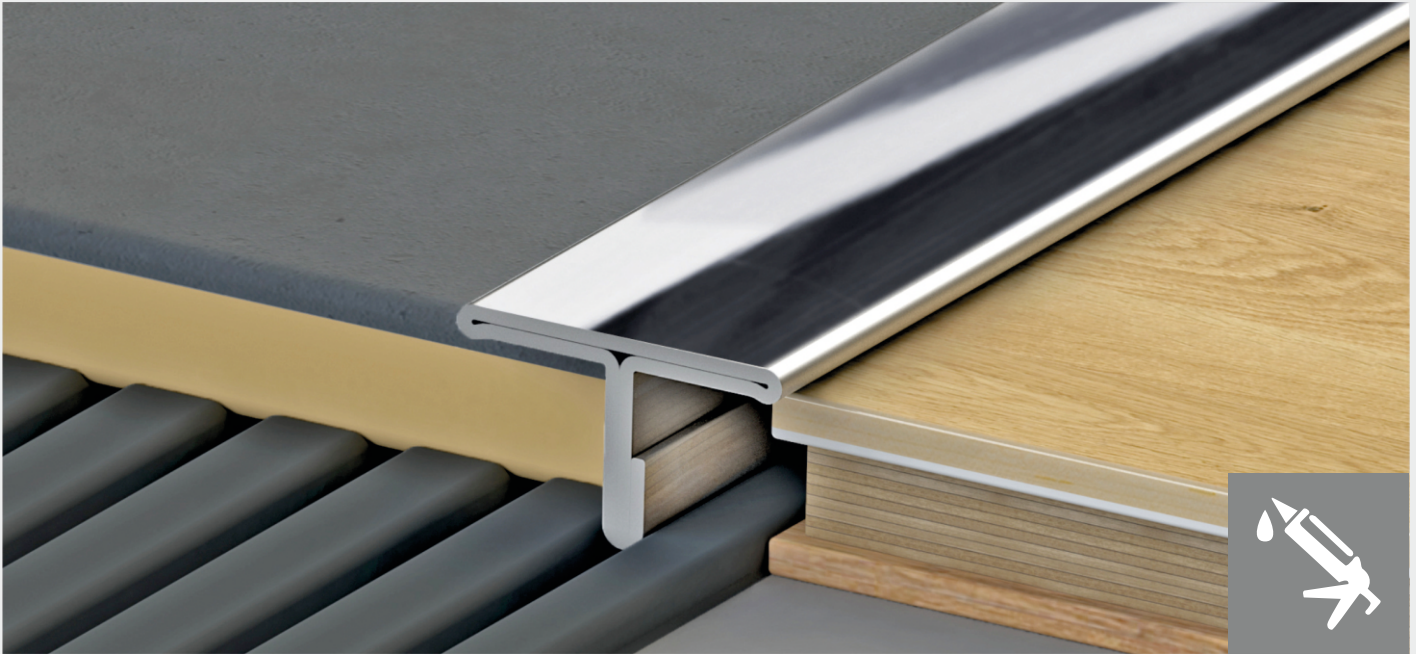

NOX T-profil - rozsdamentes acél

NOX T-bar - stainless steel

szálhossz | *length*: 2,50 m

csomagolás | *package*: 1 szál / cs | 1 pcs / package

452852510

x = 14 mm

452882510

x = 26 mm