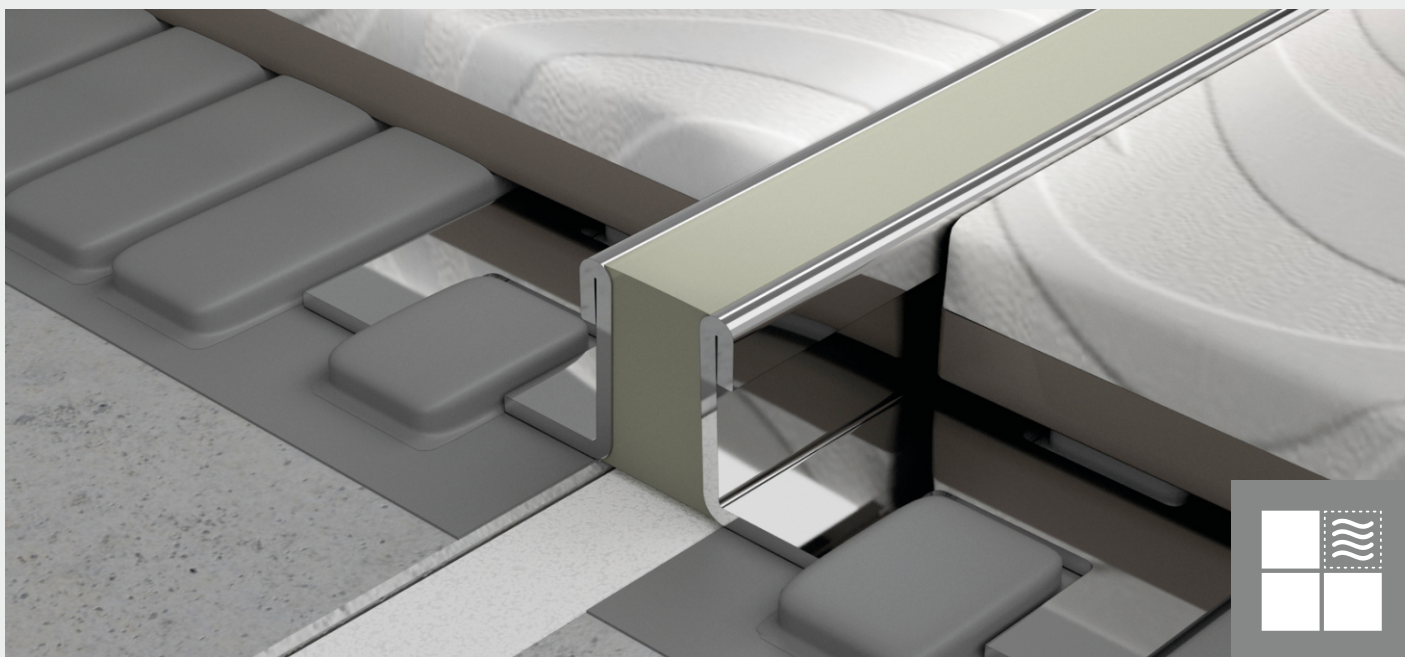

NOX Vulkanizált dilatációs profil - rozsdamentes acél szürke
NOX vulcanized dilatational joint profile, stainless steel

szálhossz | *length*: 2,50 m
csomagolás | *package*: 1 szál / cs | 1 pcs / package

455792522
x = 8 mm

455802522
x = 10 mm

455812522
x = 12 mm