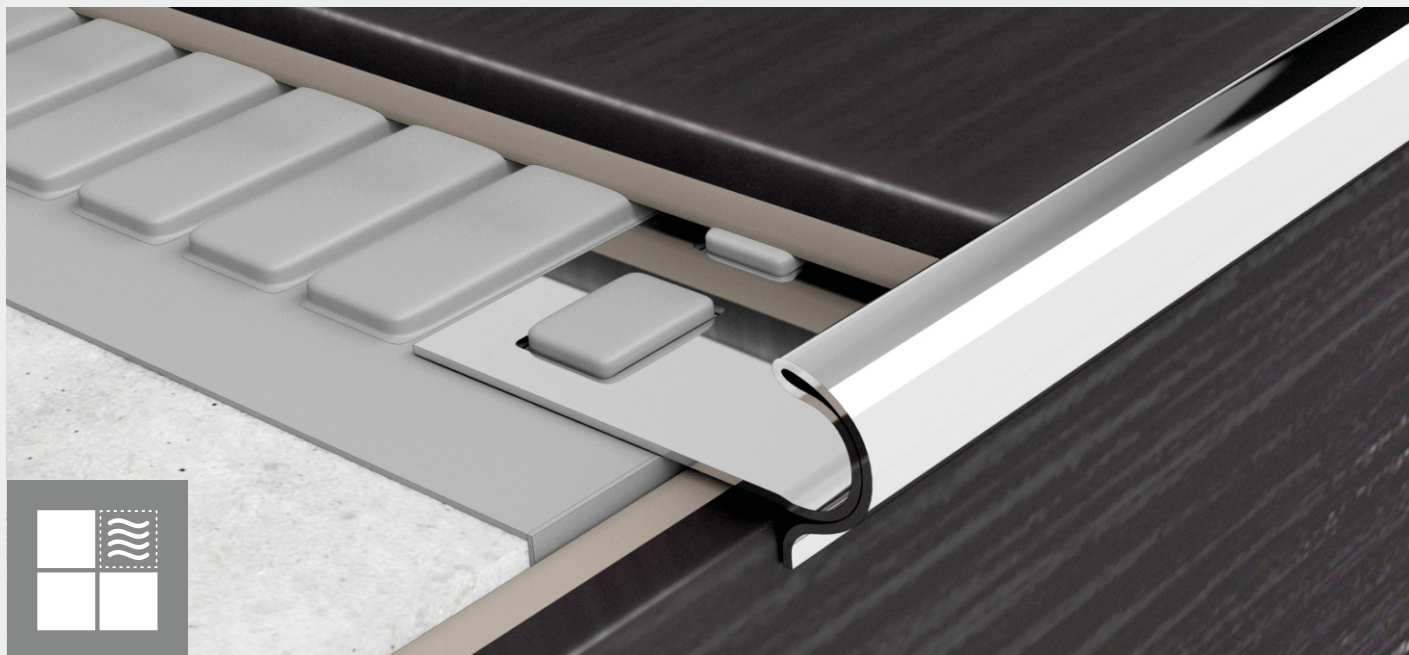

NOX íves lépcsőélvédő - rozsdamentes acél
NOX half-round stair profile - stainless steel

szálhossz | *length*: 2,50 m
csomagolás | *package*: 1 szál / cs | 1 pcs / package

455062510
x = 11 mm