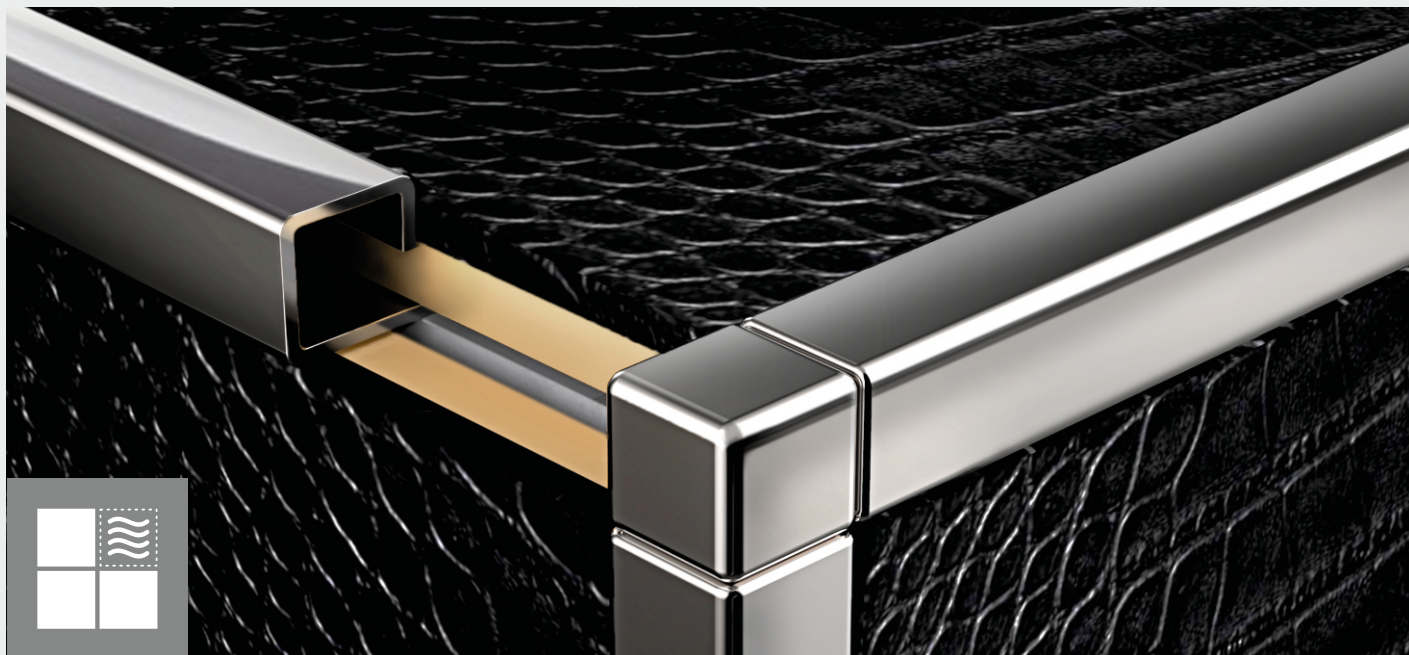

NOX Négyzetes sarokprofil - rozsdamentes acél

NOX quadratic profile, stainless steel

szálhossz | *length*: 2,50 m

csomagolás | *package*: 1 szál / cs | 1 pcs / package

455302510

x = 9 mm

455322510

x = 11 mm

455332510

x = 12,5 mm

tartozékok | *accessories*

229260110

NOX négyzetes végzáró

NOX quadratic ending piece

9 mm

229270110

NOX négyzetes végzáró

NOX quadratic ending piece

11 mm

229280110

NOX négyzetes végzáró

NOX quadratic ending piece

12,5 mm

tartozékok csomagolása | *package for accessories*: **1 DB** / CSOMAG | **1 PCS** / PACKAGE